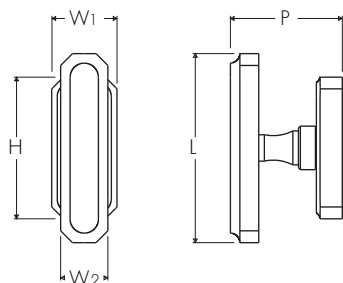

ATELIER BONOMI

Martellina per Finestra Serie Astra Astra Series Window Handle

Dimensioni Dimensions

	L	P	W ₂	W ₁	H
S	105	59	25	35	75
M	115	59	25	35	75
L	125	59	25	35	75

Dimensioni in millimetri
Dimensions given in millimeters

Fornito con meccanismo DK q.7x45mm e viti M5x50.
Disponibile in tutte le finiture standard.
Dimensioni e finiture su misura disponibili su richiesta.
Regularly furnished with DK mechanism q.7x45mm and M5x50 screws.
Additional sizes available by special order. Available in standard and custom finishes.