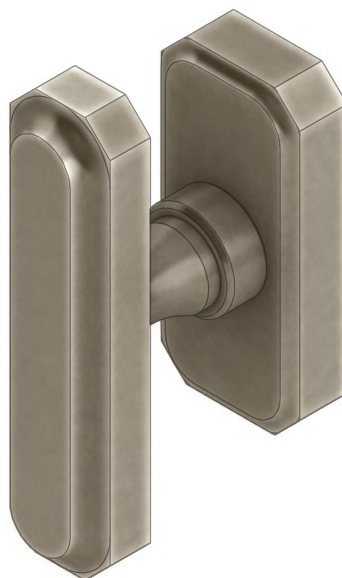

ATELIER BONOMI

Martellina per Finestra Serie Astra Astra Series Window Handle

Dimensioni Dimensions

	L	P	W ₂	W ₁	H
S	105	59	25	35	75
M	115	59	25	35	75
L	125	59	25	35	75

Dimensioni in millimetri
Dimensions given in millimeters

Fornito con meccanismo DK q.7x45mm e viti M5x50.
Disponibile in tutte le finiture standard.
Dimensioni e finiture su misura disponibili su richiesta.
Regularly furnished with DK mechanism q.7x45mm and M5x50 screws.
Additional sizes available by special order. Available in standard and custom finishes.